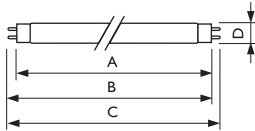

MASTER TL-D Food Pro (Butcher)

The colour 79 butcher tube. Next Generation triphoshor tube designed specifically for the presentation of fresh meat and poultry. Lamps emphasis the deep red colours such as those of meat, without the lamp having a red appearance.

Product ID	A max.	B max.	C max.	D max.
18W	589.8	594.5	604.0	28
30W	894.6	899.3	908.8	28
36W	1199.4	1204.1	1213.6	28
36W	970.0	974.7	984.2	28
58W	1500.0	1504.7	1514.2	28

Dimensions in mm

MASTER TL-D Food Pro (Butcher)

Shortcode	Wattage (W)	Cap Base	Luminous Flux Lamp (lm)	Average Lifetime EL (hrs)	Colour Rendering Index (Ra)	Colour Temperature (K)	Min Order Quantity	Carton Quantity
TLD18W79	18	G13	740	20000	74	3800	25	25
TLD30W79	30	G13	1300	20000	74	3800	25	25
TLD36W79	36	G13	1750	20000	74	3800	25	25
TLD36W791M	36	G13	1600	20000	74	3800	25	25
TLD58W79	58	G13	2800	20000	74	3800	25	25